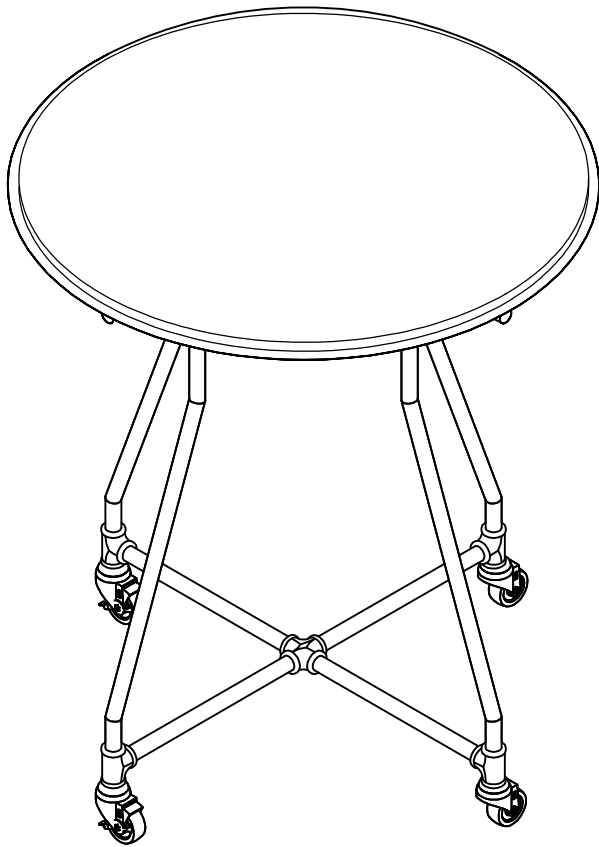

PL-RR  
ASSEMBLY INSTRUCTIONS

PARTS LIST		
PART	DESCRIPTION	QTY
A	Birch plywood	1
B	FRAME	1
C	TUBE	4
D	BASE FRAME	1
E	CASTERS	4
F	CLIP	4
G	BOLT	4